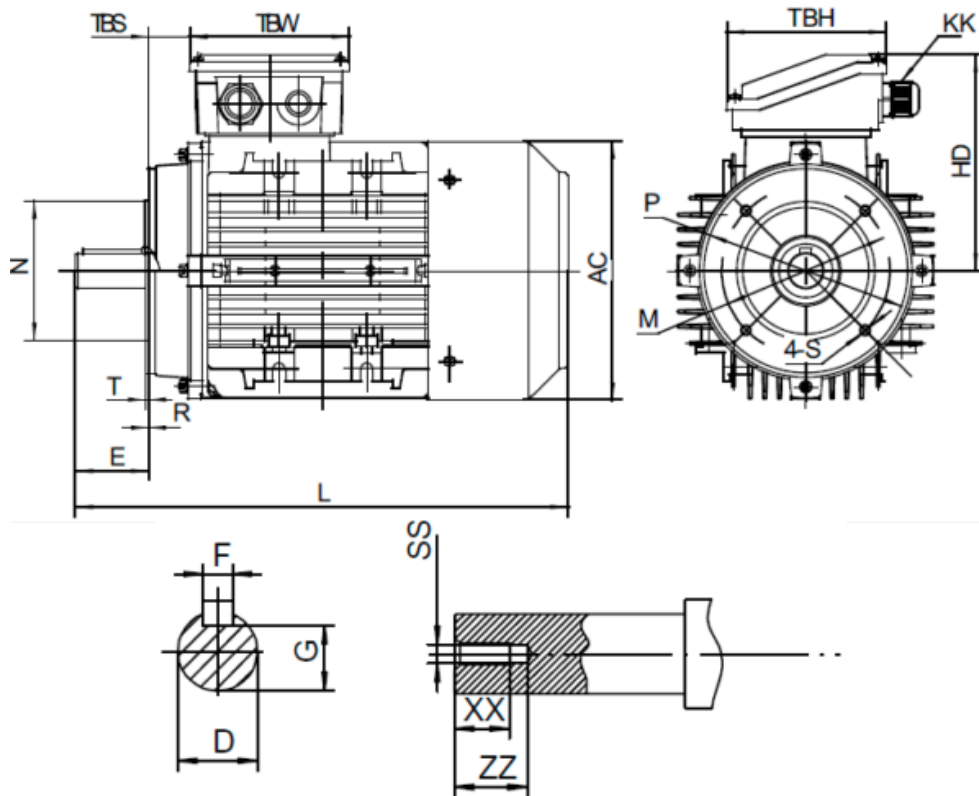

Data Sheet

Article number: 25180007541540

Description: Kleedrive T3A 802-4 0.75kw 1400 rpm UL/CSA
3x230/400V 50 HZ IP55 B14 Eff=82,5%

Measures

AA = 160	L = 277	TBH = 109
AC = Ø157	M = Ø100	TBS = 26.5
AD = 214	N = Ø80	TBW = 109
D = Ø19	P = Ø120	XX = 16
E = 40	R = 0	ZZ = 21
F = 6	S = M6	
G = 15.5	SS = M6	
HD = 134	T = 3	